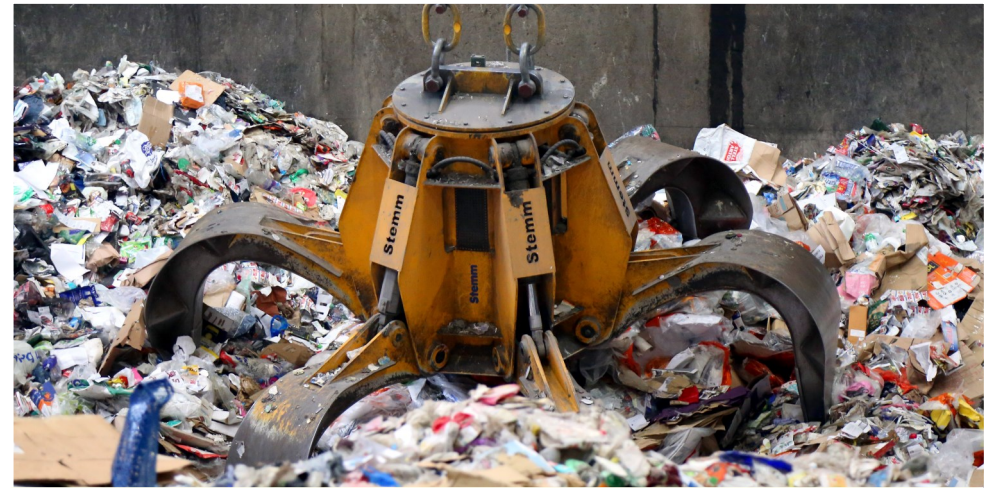

FREE Adult tours

2025

At Smugglers Way waste & recycling centre

For residents in the boroughs of Lambeth, Wandsworth, RBKC, Hammersmith & Fulham

You can visit us

"We were all mightily impressed by both the tour and the immense facility you have."